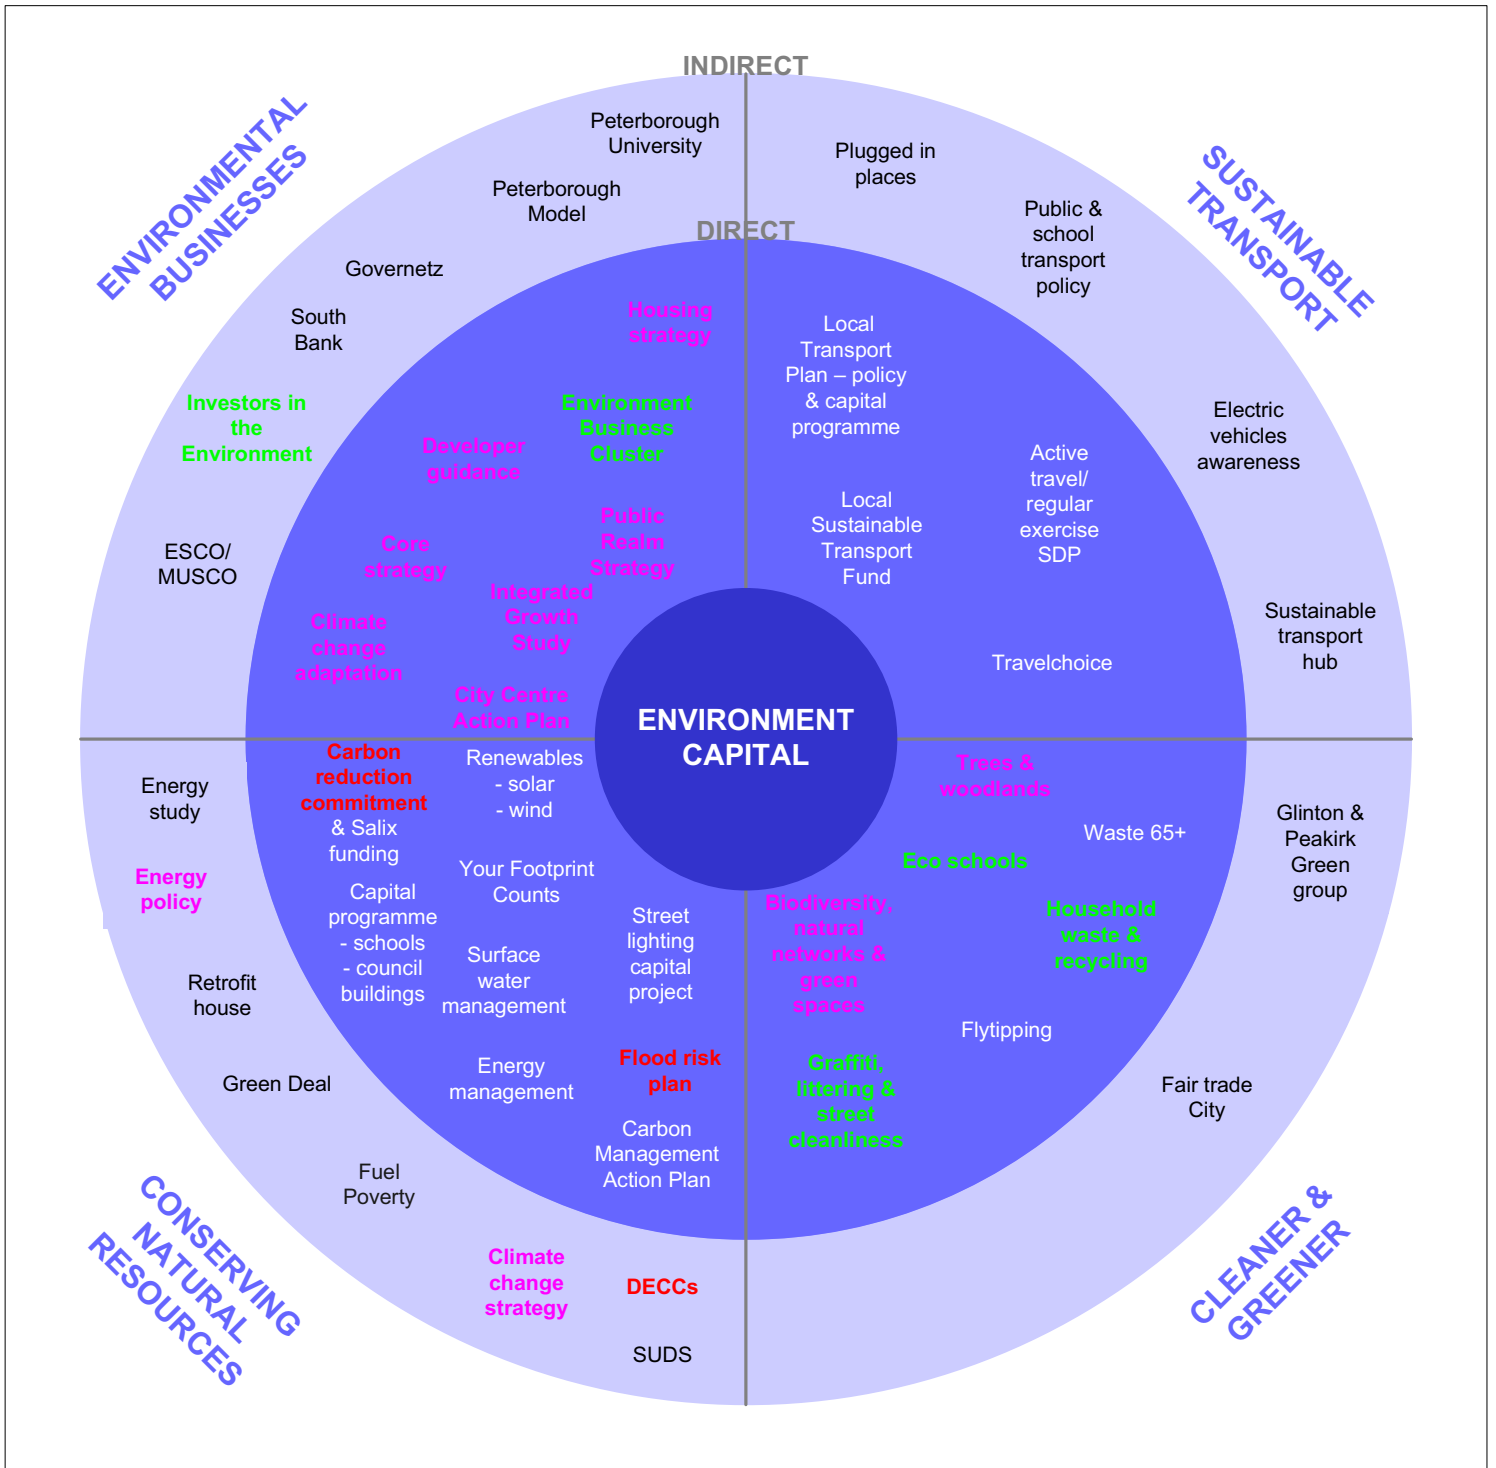

ENVIRONMENT CAPITAL KEY DELIVERABLES

Key:
 Green text = partner contribution
 Pink text = policies that influence Environment Capital
 Red text = statutory requirement

This page is intentionally left blank